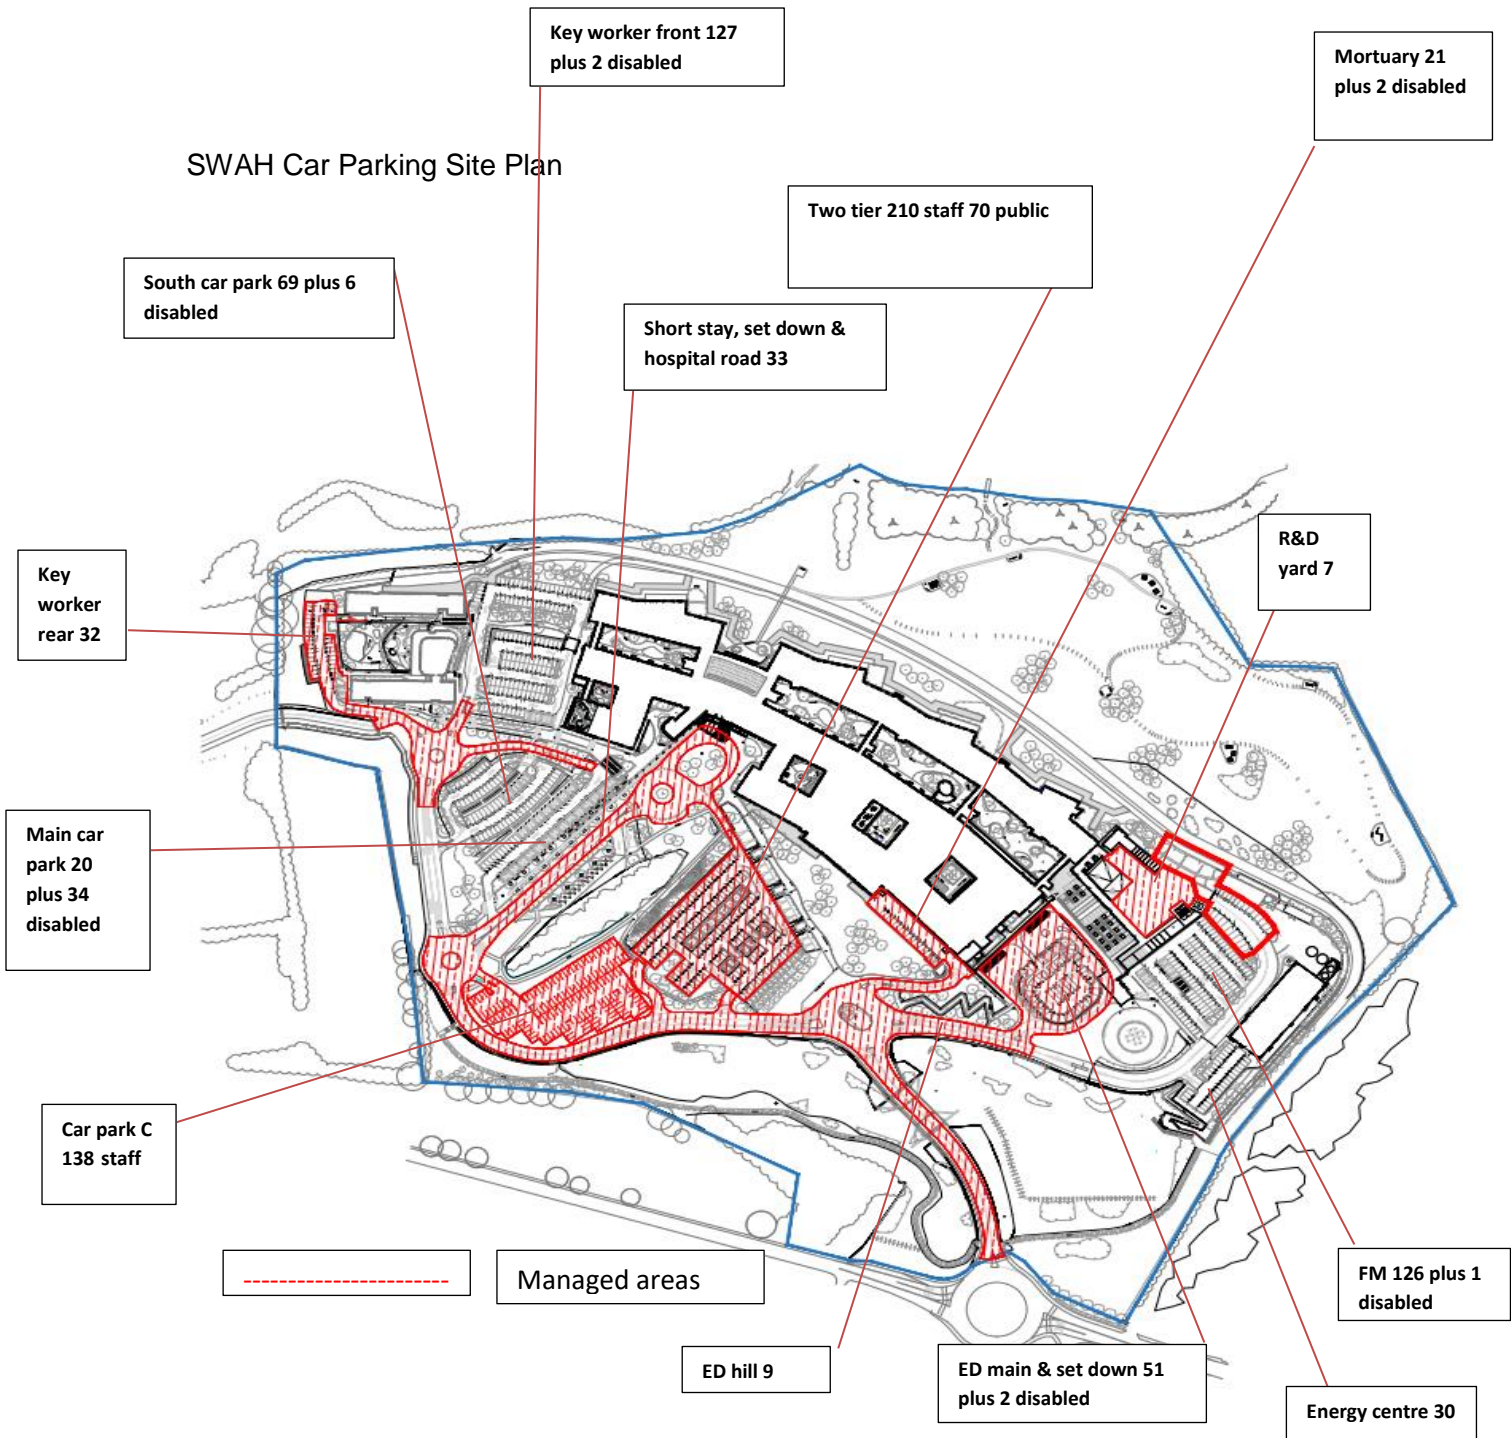

SWAH Car Parking Site Plan

Disabled bays, grass verges and all hatched boxes/ loading bays/drop off bays will be managed in all managed and non-managed areas.

Total spaces 990 of which 47 are disabled spaces